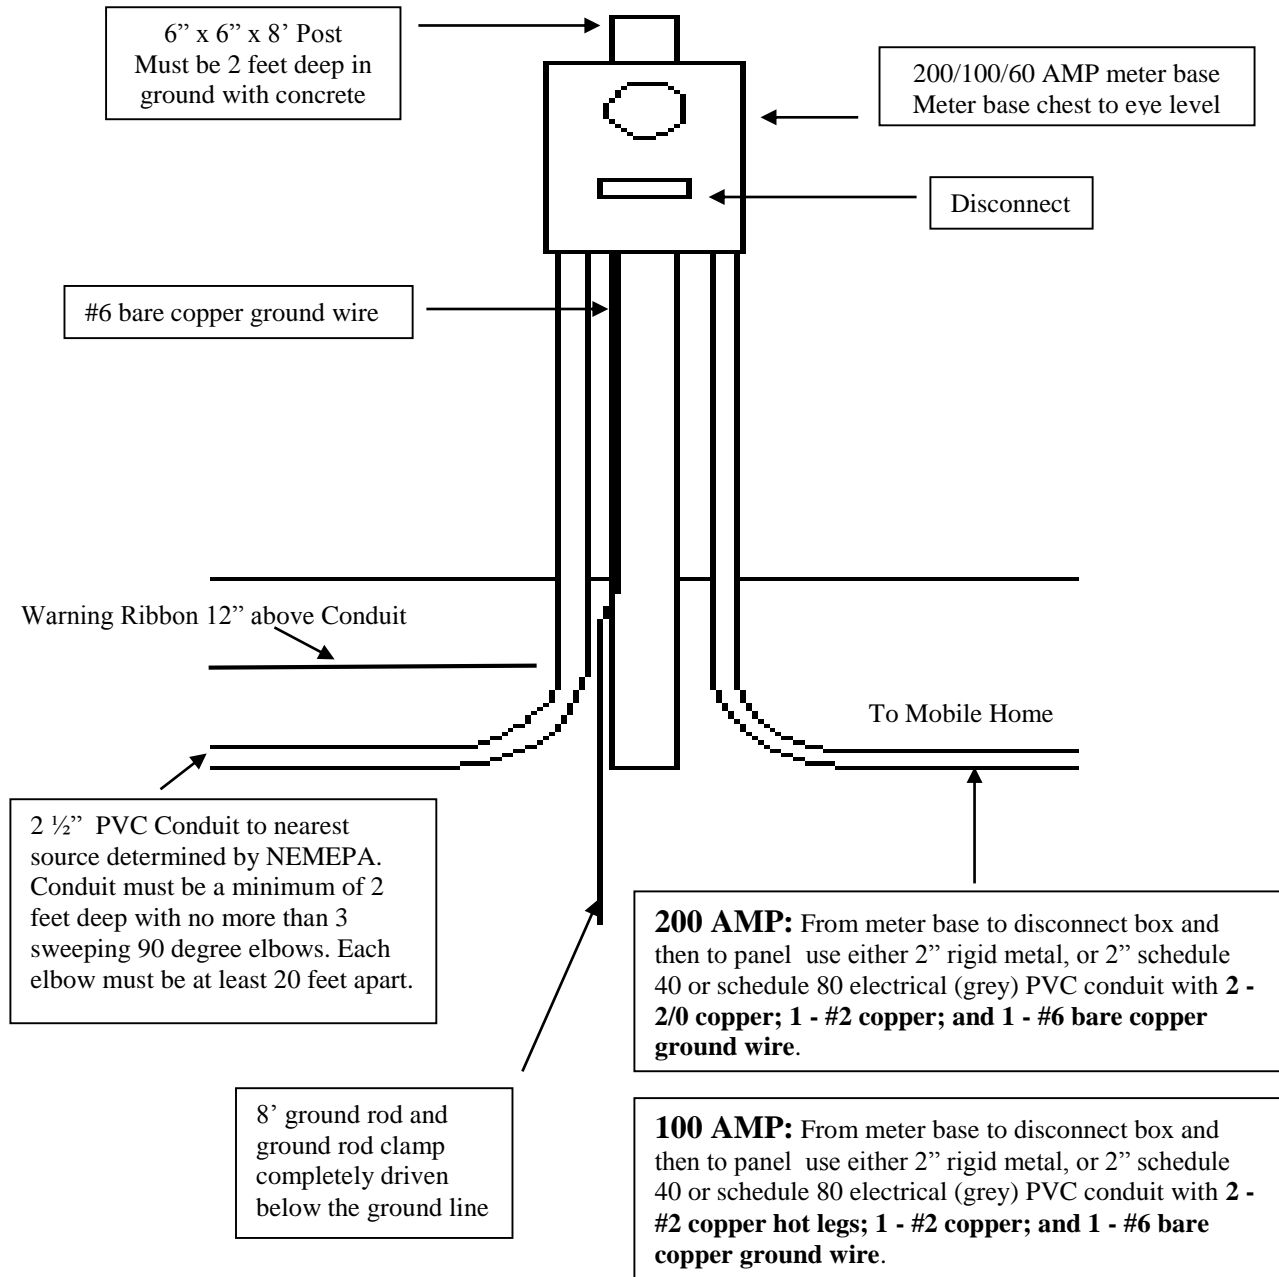

Underground Mobile Home Service

Please call North East Mississippi Electric Power Association if you have any questions!!!

**Installations NOT MEETING THE ABOVE GUIDELINES WILL BE REJECTED
and are subject to a Special Trip Charge!!!**