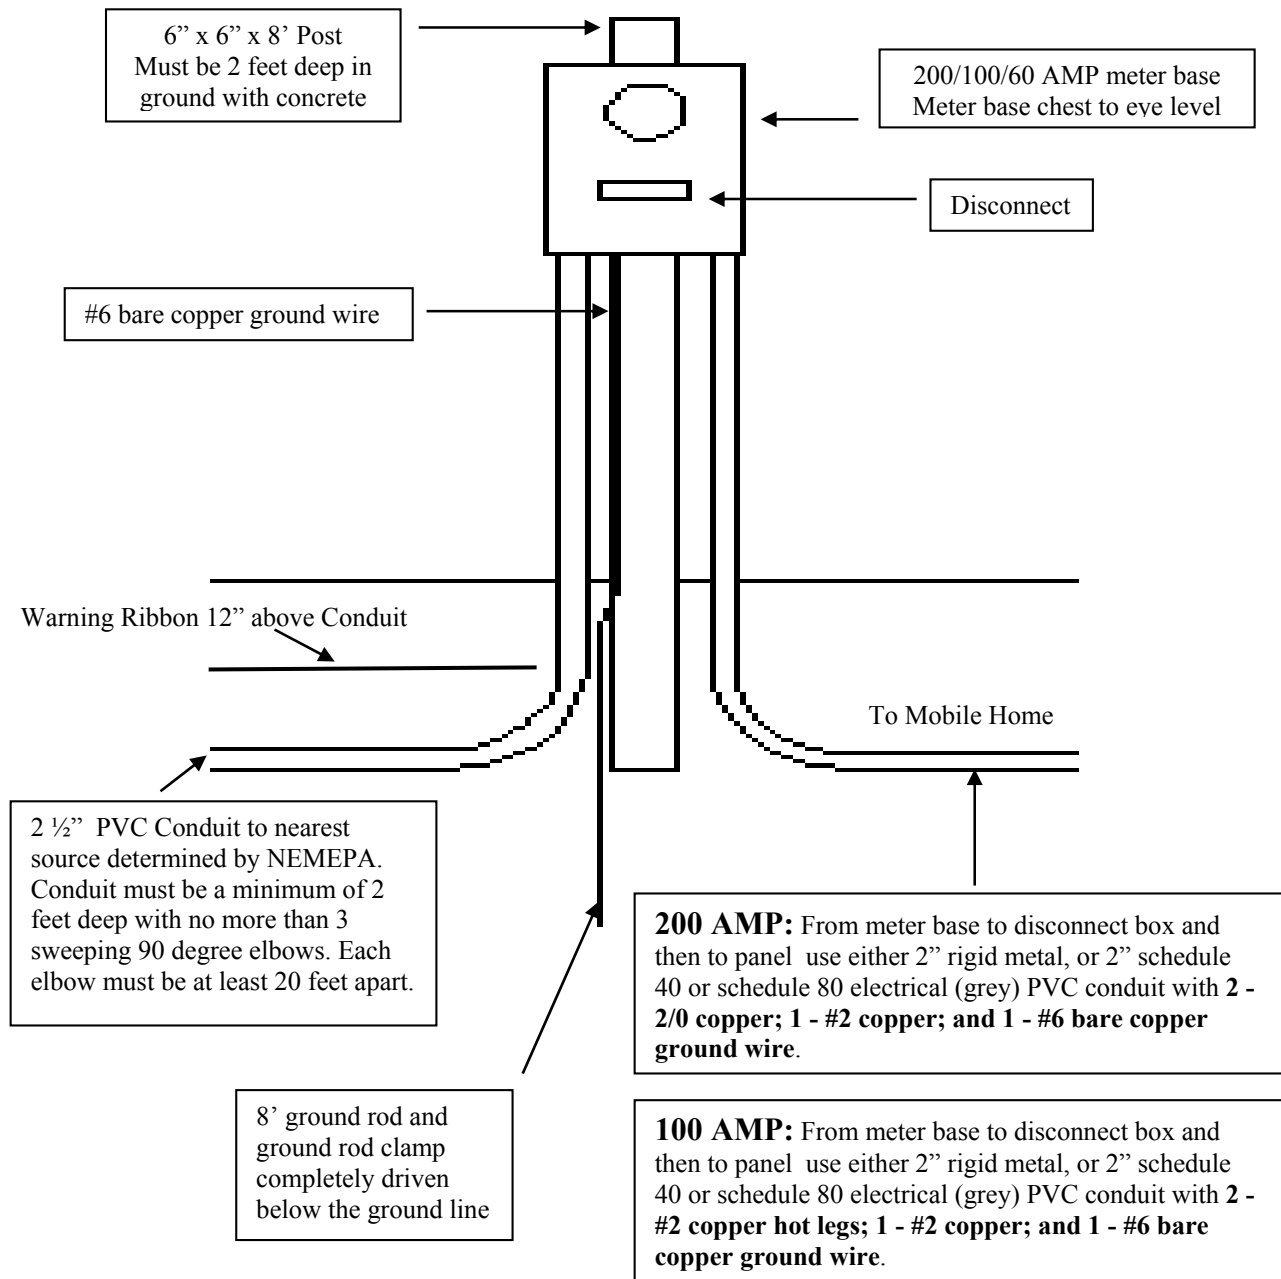

Underground Mobile Home Service

Please call North East Mississippi Electric Power Association if you have any questions!!!

**Installations NOT MEETING THE ABOVE GUIDELINES WILL BE REJECTED
and are subject to a Special Trip Charge!!!**