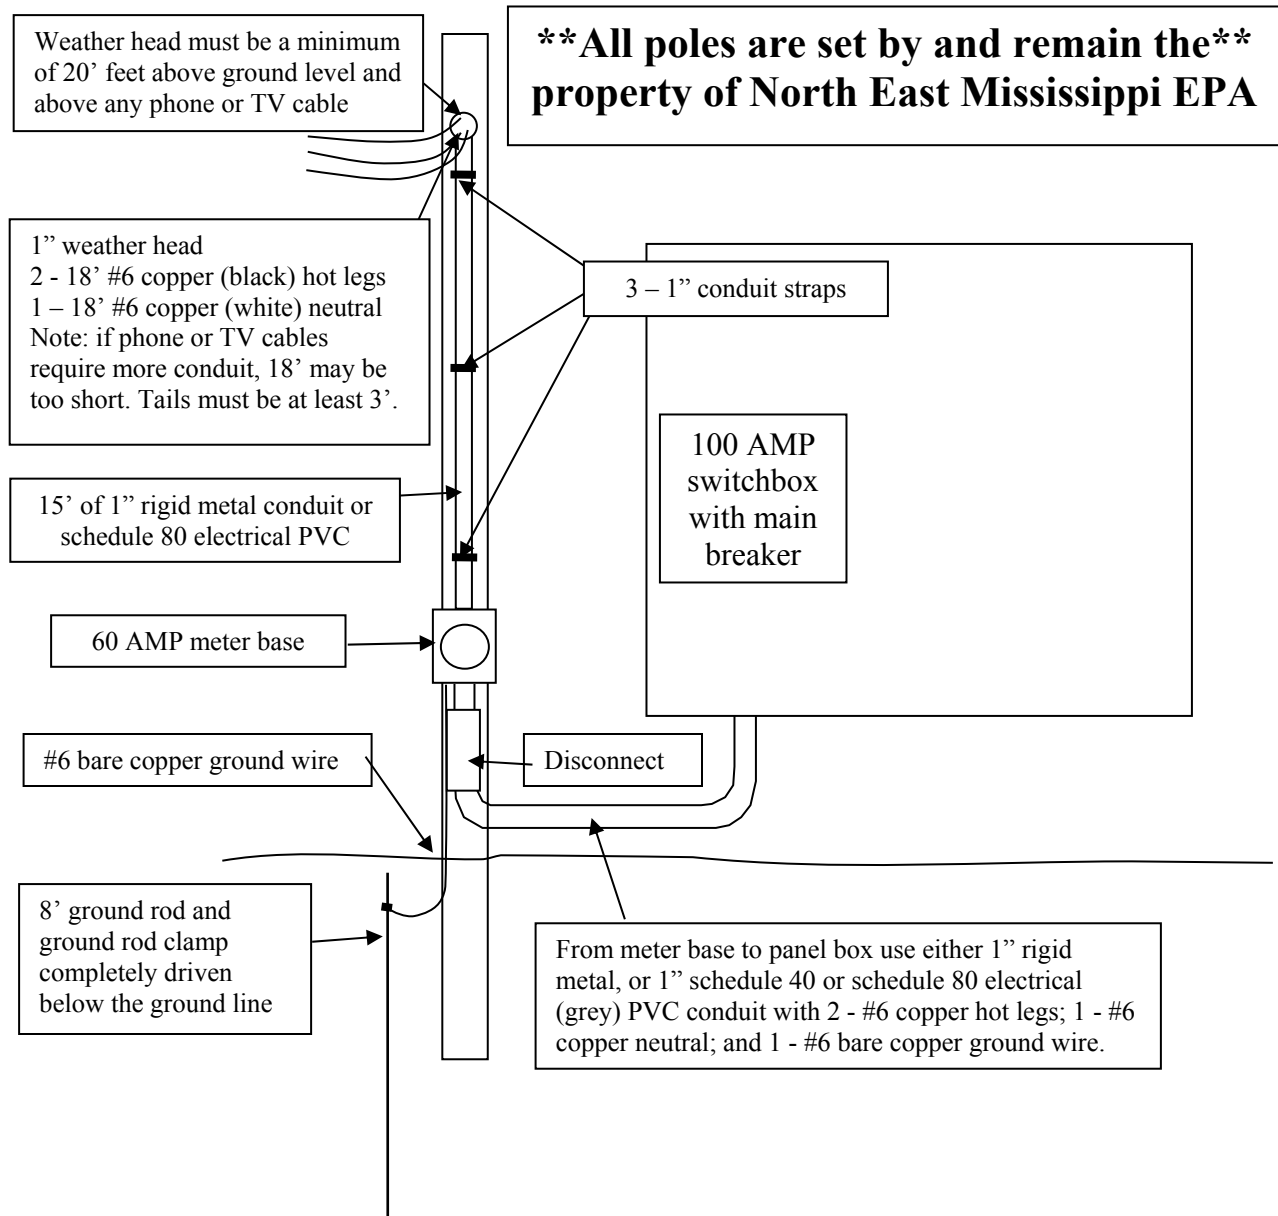

60 AMP Overhead Permanent Service Wiring Diagram

Please call North East Mississippi Electric Power Association if you have any questions!!!

**Installations NOT MEETING THE ABOVE GUIDELINES WILL BE REJECTED
and are subject to a Special Trip Charge!!!**