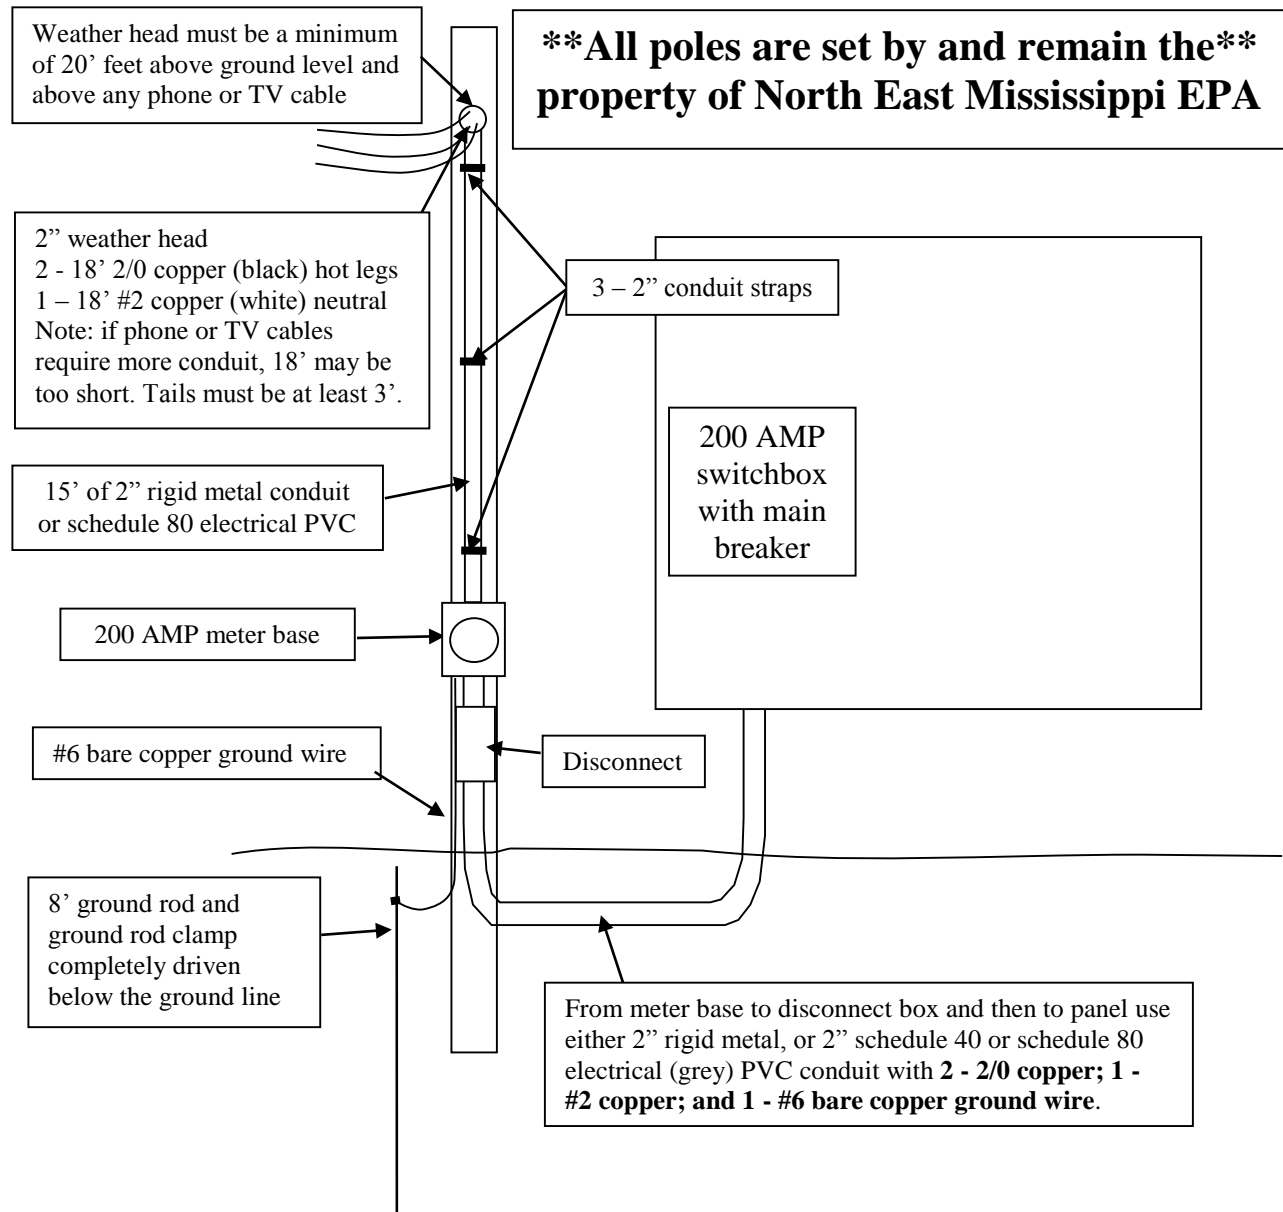

200 AMP Overhead Mobile Home Service

Please call North East Mississippi Electric Power Association if you have any questions!!!

**Installations NOT MEETING THE ABOVE GUIDELINES WILL BE REJECTED
and are subject to a Special Trip Charge!!!**