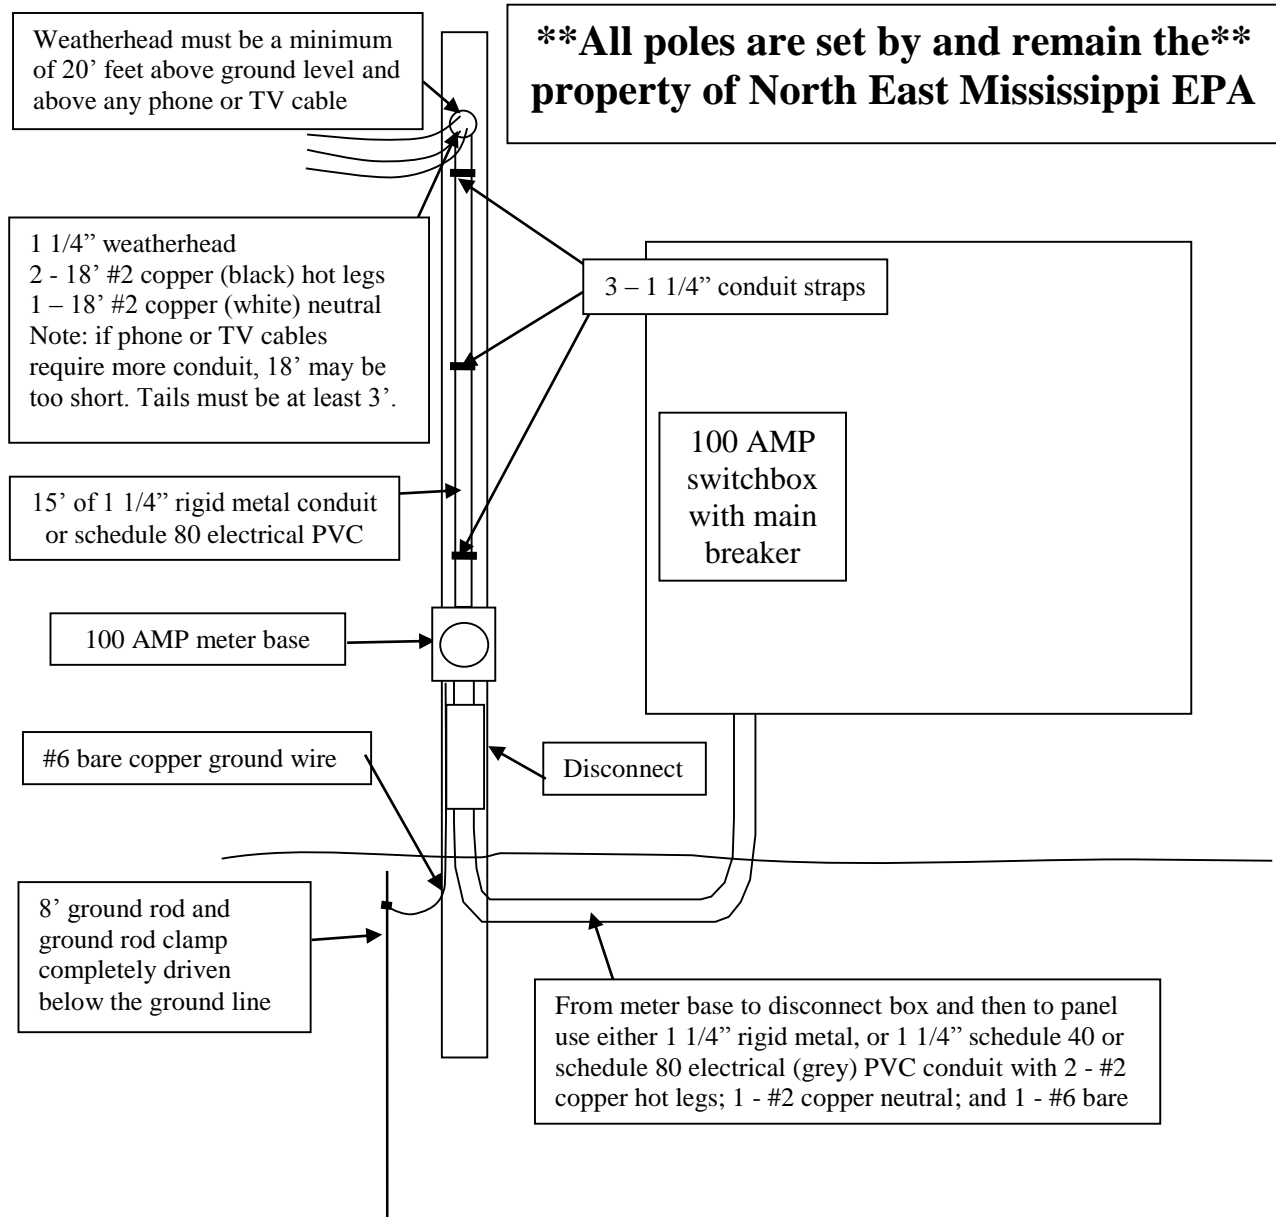

# 100 AMP Overhead Mobile Home Service

**Please call North East Mississippi Electric Power Association if you have any questions!!!**

**Installations NOT MEETING THE ABOVE GUIDELINES WILL BE REJECTED  
and are subject to a Special Trip Charge!!!**